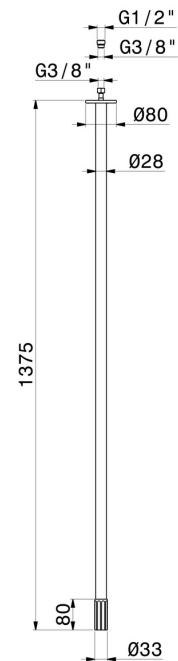

IONIKA

72843.59.064

Ceiling spout for basin group with 1/2" connection - finish
PVD Brushed Gun Metal

L=1375 mm

SAVE
WATER

PVD Brushed Gun Metal

FEATURES

Material	Brass
Technology	Save Water
Installation	Ceiling-mounted
Hole type	Single hole

TECHNICAL DRAWING

IONIKA

72843.59.064

Ceiling spout for basin group with 1/2" connection - finish PVD Brushed Gun Metal

AVAILABLE FINISHES

59.064

PVD Brushed Gun Metal

01.014

finish Matt White

01.093

finish Matt Black

21.018

finish Chrome

59.066

finish PVD Brushed steel

59.067