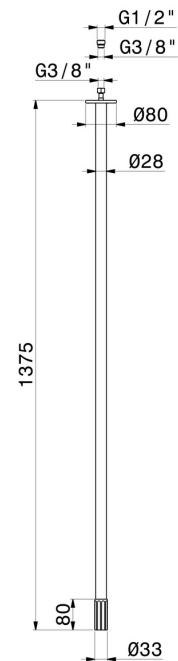

IONIKA

72843.59.066

Ceiling spout for basin group with 1/2" connection - finish
PVD Brushed steel

L=1375 mm

SAVE
WATER

PVD Brushed steel

FEATURES

Material	Brass
Technology	Save Water
Installation	Ceiling-mounted
Hole type	Single hole

TECHNICAL DRAWING

IONIKA

72843.59.066

Ceiling spout for basin group with 1/2" connection - finish PVD Brushed steel

AVAILABLE FINISHES

59.066

PVD Brushed steel

01.014

finish Matt White

01.093

finish Matt Black

21.018

finish Chrome

59.064

finish PVD Brushed Gun Metal

59.067