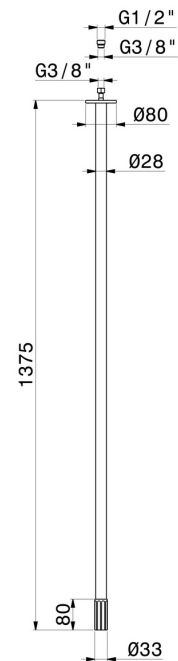

# IONIKA

**72843.59.067**

Ceiling spout for basin group with 1/2" connection - finish  
PVD Brushed Copper Bronze

L=1375 mm

PVD Brushed Copper Bronze

## FEATURES

Material	<b>Brass</b>
Technology	<b>Save Water</b>
Installation	<b>Ceiling-mounted</b>
Hole type	<b>Single hole</b>

## TECHNICAL DRAWING

 **AR Preview**  
try it in your home

**More Details**  
on our [website](#)

**IONIKA**

**72843.59.067**

Ceiling spout for basin group with 1/2" connection - finish PVD Brushed Copper Bronze

**21.018**

finish Chrome

**59.064**

finish PVD Brushed Gun Metal

**59.066**

finish PVD Brushed steel

**59.098**

finish PVD Brushed Pale Gold