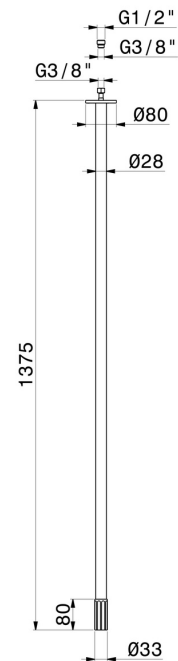

IONIKA

72843.59.098

Ceiling spout for basin group with 1/2" connection - finish
PVD Brushed Pale Gold

L=1375 mm

PVD Brushed Pale Gold

FEATURES

Material	Brass
Technology	Save Water
Installation	Ceiling-mounted
Hole type	Single hole

TECHNICAL DRAWING

IONIKA

72843.59.098

Ceiling spout for basin group with 1/2" connection - finish PVD Brushed Pale Gold

AVAILABLE FINISHES

59.098

PVD Brushed Pale Gold

01.014

finish Matt White

01.093

finish Matt Black

21.018

finish Chrome

59.064

finish PVD Brushed Gun Metal

59.066