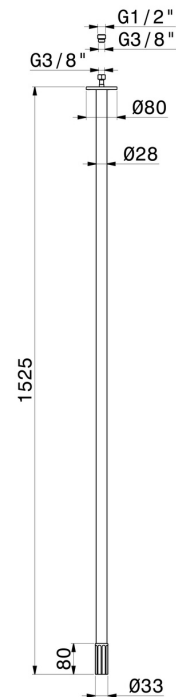

IONIKA

72844.01.014

Ceiling spout for basin group with 1/2" connection - finish Matt White

L=1525 mm

FEATURES

| | |
|--------------|------------------------|
| Material | Brass |
| Technology | Save Water |
| Installation | Ceiling-mounted |
| Hole type | Single hole |

TECHNICAL DRAWING

IONIKA

72844.01.014

Ceiling spout for basin group with 1/2" connection - finish Matt White

AVAILABLE FINISHES

01.014

Matt White

01.093

finish Matt Black

21.018

finish Chrome

59.064

finish PVD Brushed Gun Metal

59.066

finish PVD Brushed steel

59.067