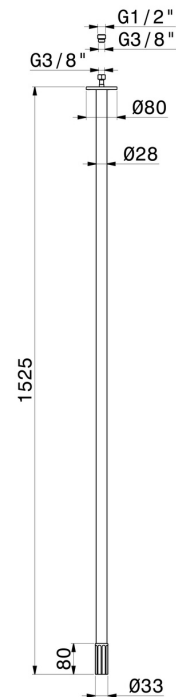

IONIKA

72844.01.093

Ceiling spout for basin group with 1/2" connection - finish Matt Black

L=1525 mm

FEATURES

| | |
|--------------|------------------------|
| Material | Brass |
| Technology | Save Water |
| Installation | Ceiling-mounted |
| Hole type | Single hole |

TECHNICAL DRAWING

AR Preview
try it in your home

More Details
on our [website](#)

IONIKA

72844.01.093

Ceiling spout for basin group with 1/2" connection - finish Matt Black

AVAILABLE FINISHES

01.093

Matt Black

01.014

finish Matt White

21.018

finish Chrome

59.064

finish PVD Brushed Gun Metal

59.066