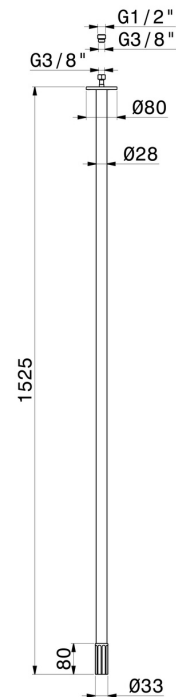

IONIKA

72844.21.018

Ceiling spout for basin group with 1/2" connection - finish Chrome

L=1525 mm

Chrome

FEATURES

Material	Brass
Technology	Save Water
Installation	Ceiling-mounted
Hole type	Single hole

TECHNICAL DRAWING

IONIKA

72844.21.018

Ceiling spout for basin group with 1/2" connection - finish Chrome

AVAILABLE FINISHES

21.018

Chrome

01.014

finish Matt White

01.093

finish Matt Black

59.064

finish PVD Brushed Gun Metal

59.066

finish PVD Brushed steel

59.067

finish PVD Brushed Copper Bronze

59.098

finish PVD Brushed Pale Gold

61.020

finish PVD Glossy Gold