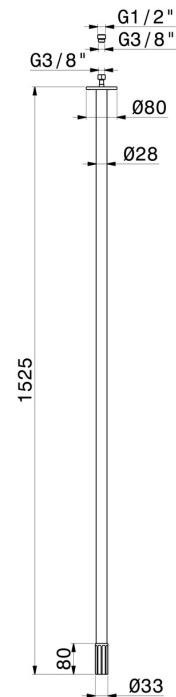

IONIKA

72844.59.064

Ceiling spout for basin group with 1/2" connection - finish
PVD Brushed Gun Metal

L=1525 mm

PVD Brushed Gun Metal

FEATURES

Material	Brass
Technology	Save Water
Installation	Ceiling-mounted
Hole type	Single hole

TECHNICAL DRAWING

IONIKA

72844.59.064

Ceiling spout for basin group with 1/2" connection - finish PVD Brushed Gun Metal

AVAILABLE FINISHES

59.064

PVD Brushed Gun Metal

01.014

finish Matt White

01.093

finish Matt Black

21.018

finish Chrome

59.066

finish PVD Brushed steel

59.067