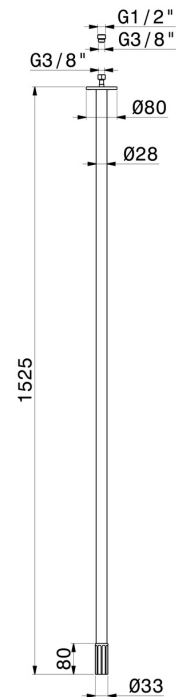

IONIKA

72844.59.066

Ceiling spout for basin group with 1/2" connection - finish
PVD Brushed steel

L=1525 mm

SAVE
WATER

PVD Brushed steel

FEATURES

| | |
|--------------|------------------------|
| Material | Brass |
| Technology | Save Water |
| Installation | Ceiling-mounted |
| Hole type | Single hole |

TECHNICAL DRAWING

IONIKA

72844.59.066

Ceiling spout for basin group with 1/2" connection - finish PVD Brushed steel

AVAILABLE FINISHES

59.066

PVD Brushed steel

01.014

finish Matt White

01.093

finish Matt Black

21.018

finish Chrome

59.064

finish PVD Brushed Gun Metal

59.067