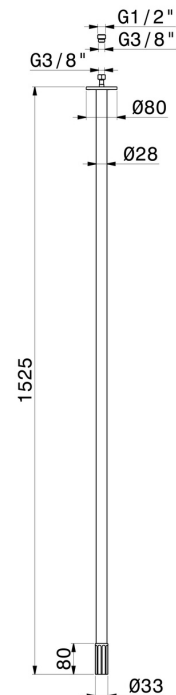

IONIKA

72844.59.067

Ceiling spout for basin group with 1/2" connection - finish
PVD Brushed Copper Bronze

L=1525 mm

PVD Brushed Copper Bronze

FEATURES

Material	Brass
Technology	Save Water
Installation	Ceiling-mounted
Hole type	Single hole

TECHNICAL DRAWING

 **AR Preview**
try it in your home

More Details
on our [website](#)

IONIKA

72844.59.067

Ceiling spout for basin group with 1/2" connection - finish PVD Brushed Copper Bronze

AVAILABLE FINISHES

59.067

PVD Brushed Copper Bronze

01.014

finish Matt White

01.093

finish Matt Black

21.018

finish Chrome

59.064

finish PVD Brushed Gun Metal

59.066

finish PVD Brushed steel

59.098

finish PVD Brushed Pale Gold

61.020

finish PVD Glossy Gold