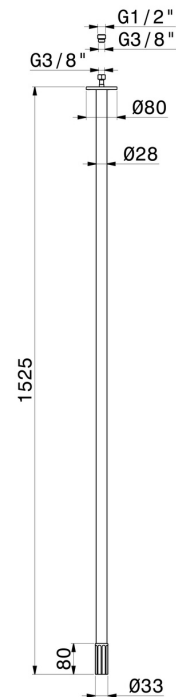

IONIKA

72844.59.098

Ceiling spout for basin group with 1/2" connection - finish
PVD Brushed Pale Gold

L=1525 mm

PVD Brushed Pale Gold

FEATURES

Material	Brass
Technology	Save Water
Installation	Ceiling-mounted
Hole type	Single hole

TECHNICAL DRAWING

IONIKA

72844.59.098

Ceiling spout for basin group with 1/2" connection - finish PVD Brushed Pale Gold

AVAILABLE FINISHES

59.098

PVD Brushed Pale Gold

01.014

finish Matt White

01.093

finish Matt Black

21.018

finish Chrome

59.064

finish PVD Brushed Gun Metal

59.066