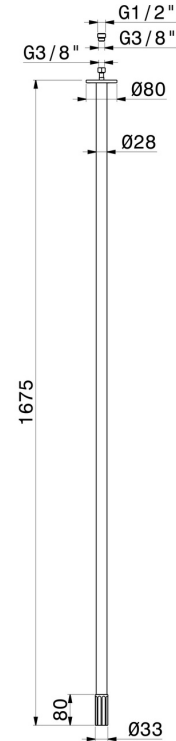

IONIKA

72845.01.014

Ceiling spout for basin group with 1/2" connection - finish Matt White

L=1675 mm

FEATURES

Material	Brass
Technology	Save Water
Installation	Ceiling-mounted
Hole type	Single hole

TECHNICAL DRAWING

IONIKA

72845.01.014

Ceiling spout for basin group with 1/2" connection - finish Matt White

AVAILABLE FINISHES

01.014

Matt White

01.093

finish Matt Black

21.018

finish Chrome

59.064

finish PVD Brushed Gun Metal

59.066

finish PVD Brushed steel

59.067

finish PVD Brushed Copper Bronze

59.098

finish PVD Brushed Pale Gold

61.020

finish PVD Glossy Gold