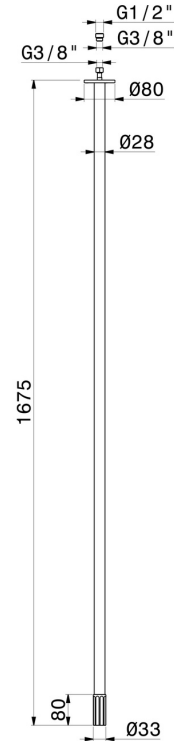

IONIKA

72845.01.093

Ceiling spout for basin group with 1/2" connection - finish Matt Black

L=1675 mm

FEATURES

Material	Brass
Technology	Save Water
Installation	Ceiling-mounted
Hole type	Single hole

TECHNICAL DRAWING

 **AR Preview**
try it in your home

More Details
on our [website](#)

IONIKA

72845.01.093

Ceiling spout for basin group with 1/2" connection - finish Matt Black

AVAILABLE FINISHES

01.093

Matt Black

01.014

finish Matt White

21.018

finish Chrome

59.064

finish PVD Brushed Gun Metal

59.066

finish PVD Brushed steel

59.067

finish PVD Brushed Copper Bronze

59.098

finish PVD Brushed Pale Gold

61.020

finish PVD Glossy Gold

AR Preview
try it in your home

More Details
on our [website](#)