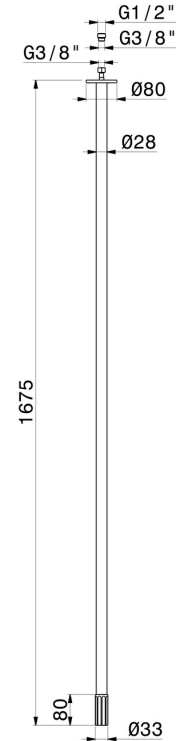

IONIKA

72845.21.018

Ceiling spout for basin group with 1/2" connection - finish Chrome

L=1675 mm

Chrome

FEATURES

Material	Brass
Technology	Save Water
Installation	Ceiling-mounted
Hole type	Single hole

TECHNICAL DRAWING

IONIKA

72845.21.018

Ceiling spout for basin group with 1/2" connection - finish Chrome

AVAILABLE FINISHES

21.018

Chrome

01.014

finish Matt White

01.093

finish Matt Black

59.064

finish PVD Brushed Gun Metal

59.066

finish PVD Brushed steel

59.067

finish PVD Brushed Copper Bronze

59.098

finish PVD Brushed Pale Gold

61.020

finish PVD Glossy Gold