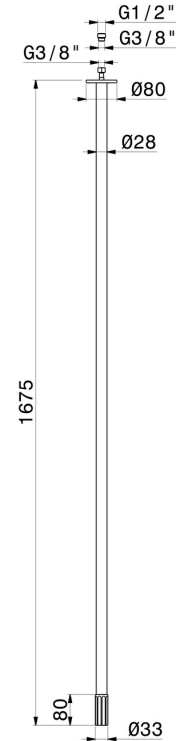

# IONIKA

**72845.59.064**

Ceiling spout for basin group with 1/2" connection - finish  
PVD Brushed Gun Metal

L=1675 mm

PVD Brushed Gun Metal

## FEATURES

Material	<b>Brass</b>
Technology	<b>Save Water</b>
Installation	<b>Ceiling-mounted</b>
Hole type	<b>Single hole</b>

## TECHNICAL DRAWING

**IONIKA**

**72845.59.064**

Ceiling spout for basin group with 1/2" connection - finish PVD Brushed Gun Metal

**AVAILABLE FINISHES**

---

**59.064**

PVD Brushed Gun Metal

**01.014**

finish Matt White

**01.093**

finish Matt Black

**21.018**

finish Chrome

**59.066**

finish PVD Brushed steel