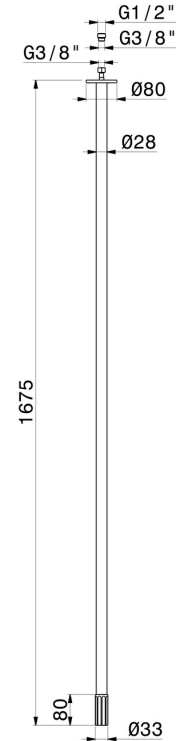

IONIKA

72845.59.067

Ceiling spout for basin group with 1/2" connection - finish
PVD Brushed Copper Bronze

L=1675 mm

PVD Brushed Copper Bronze

FEATURES

Material	Brass
Technology	Save Water
Installation	Ceiling-mounted
Hole type	Single hole

TECHNICAL DRAWING

IONIKA

72845.59.067

Ceiling spout for basin group with 1/2" connection - finish PVD Brushed Copper Bronze

AVAILABLE FINISHES

59.067

PVD Brushed Copper Bronze

01.014

finish Matt White

01.093

finish Matt Black

21.018

finish Chrome

59.064

finish PVD Brushed Gun Metal

59.066

finish PVD Brushed steel

59.098

finish PVD Brushed Pale Gold

61.020

finish PVD Glossy Gold