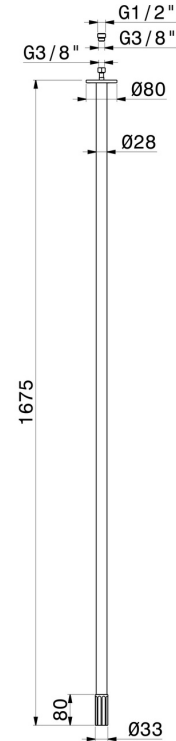

# IONIKA

**72845.59.098**

Ceiling spout for basin group with 1/2" connection - finish  
PVD Brushed Pale Gold

L=1675 mm

SAVE  
WATER

PVD Brushed Pale Gold

## FEATURES

Material	<b>Brass</b>
Technology	<b>Save Water</b>
Installation	<b>Ceiling-mounted</b>
Hole type	<b>Single hole</b>

## TECHNICAL DRAWING

**IONIKA**

**72845.59.098**

Ceiling spout for basin group with 1/2" connection - finish PVD Brushed Pale Gold

**AVAILABLE FINISHES**

---

**59.098**

PVD Brushed Pale Gold

**59.066**

finish PVD Brushed steel

**59.067**

finish PVD Brushed Copper Bronze

**61.020**

finish PVD Glossy Gold