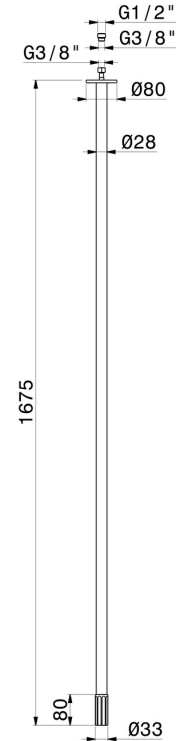

IONIKA

72845.61.020

Ceiling spout for basin group with 1/2" connection - finish
PVD Glossy Gold

L=1675 mm

PVD Glossy Gold

FEATURES

Material	Brass
Technology	Save Water
Installation	Ceiling-mounted
Hole type	Single hole

TECHNICAL DRAWING

AR Preview
try it in your home

More Details
on our [website](#)