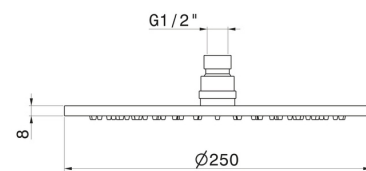

27747.01.014

Checkable, round head shower, with raining jet. H. 8 mm. \varnothing 250 mm - finish Matt White

FEATURES

Material	Brass
Technology	Save Water
Spray modes / Jets	Raining jet

TECHNICAL DRAWING

27747.01.014

Checkable, round head shower, with raining jet. H. 8 mm. ø 250 mm - finish Matt White

AVAILABLE FINISHES

01.014

Matt White

01.093

finish Matt Black

21.018

finish Chrome