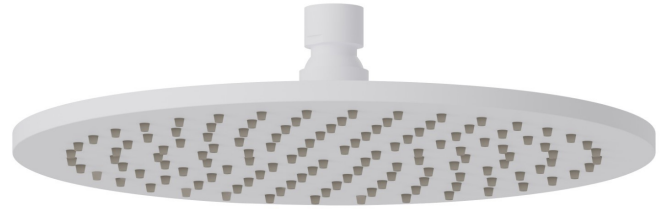

27747.01.014

Checkable, round head shower, with raining jet. H. 8 mm. \varnothing 250 mm - finish Matt White

FEATURES

Material	Brass
Technology	Save Water
Spray modes / Jets	Raining jet

TECHNICAL DRAWING

27747.01.014

Checkable, round head shower, with raining jet. H. 8 mm. ø 250 mm - finish Matt White

AVAILABLE FINISHES

01.014

Matt White

01.093

finish Matt Black

21.018

finish Chrome