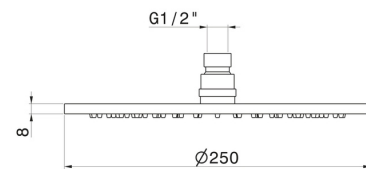

27747.01.093

Checkable, round head shower, with raining jet. H. 8 mm. \varnothing 250 mm - finish Matt Black

FEATURES

Material	Brass
Technology	Save Water
Spray modes / Jets	Raining jet

TECHNICAL DRAWING

AR Preview
try it in your home

More Details
on our [website](#)

27747.01.093

Checkable, round head shower, with raining jet. H. 8 mm. ø 250 mm - finish Matt Black

AVAILABLE FINISHES

01.093

Matt Black

01.014

finish Matt White