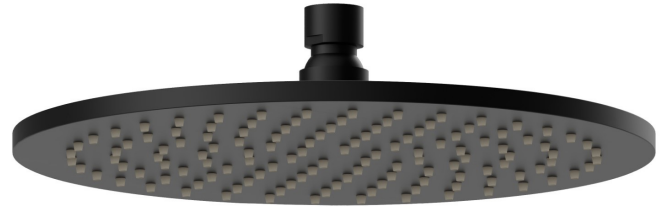

27747.01.093

Checkable, round head shower, with raining jet. H. 8 mm. \varnothing 250 mm - finish Matt Black

FEATURES

Material	Brass
Technology	Save Water
Spray modes / Jets	Raining jet

TECHNICAL DRAWING

AR Preview
try it in your home

More Details
on our [website](#)

27747.01.093

Checkable, round head shower, with raining jet. H. 8 mm. ø 250 mm - finish Matt Black

AVAILABLE FINISHES

01.093

Matt Black

01.014

finish Matt White

21.018

finish Chrome

47.083

finish Groove Bronze

58.061

finish PVD Copper Bronze

58.063

finish PVD Gun Metal