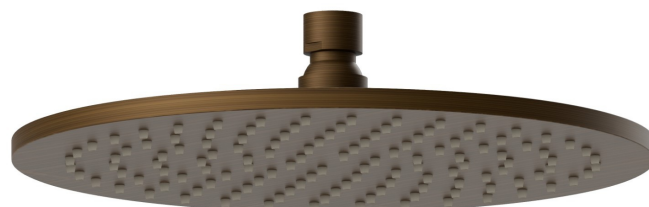

## 27747.47.083

Checkable, round head shower, with raining jet. H. 8 mm.  $\varnothing$  250 mm - finish Groove Bronze

Groove Bronze

### FEATURES

---

Material	<b>Brass</b>
Technology	<b>Save Water</b>
Spray modes / Jets	<b>Raining jet</b>

### TECHNICAL DRAWING

---

**27747.47.083**

Checkable, round head shower, with raining jet. H. 8 mm. ø 250 mm - finish Groove Bronze