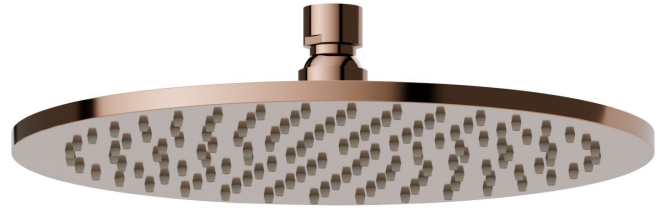

27747.58.061

Checkable, round head shower, with raining jet. H. 8 mm. \varnothing 250 mm - finish PVD Copper Bronze

FEATURES

Material	Brass
Technology	Save Water
Spray modes / Jets	Raining jet

TECHNICAL DRAWING

AR Preview
try it in your home

More Details
on our [website](#)

27747.58.061

Checkable, round head shower, with raining jet. H. 8 mm. ø 250 mm - finish PVD Copper Bronze

AVAILABLE FINISHES

58.061

PVD Copper Bronze

01.014

finish Matt White

01.093

finish Matt Black

21.018

finish Chrome

47.083

finish Groove Bronze