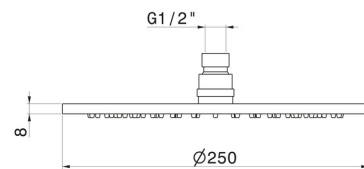

27747.58.061

Checkable, round head shower, with raining jet. H. 8 mm. \varnothing 250 mm - finish PVD Copper Bronze

FEATURES

Material	Brass
Technology	Save Water
Spray modes / Jets	Raining jet

TECHNICAL DRAWING

AR Preview
try it in your home

More Details
on our [website](#)

27747.58.061

Checkable, round head shower, with raining jet. H. 8 mm. ø 250 mm - finish PVD Copper Bronze

AVAILABLE FINISHES

58.061

PVD Copper Bronze