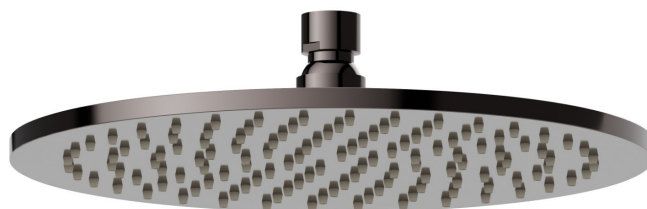

## 27747.58.063

Checkable, round head shower, with raining jet. H. 8 mm.  $\varnothing$  250 mm - finish PVD Gun Metal

### FEATURES

---

Material	<b>Brass</b>
Technology	<b>Save Water</b>
Spray modes / Jets	<b>Raining jet</b>

### TECHNICAL DRAWING

---

**27747.58.063**

Checkable, round head shower, with raining jet. H. 8 mm. ø 250 mm - finish PVD Gun Metal