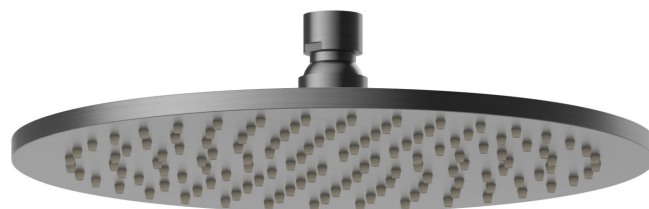

27747.59.064

Checkable, round head shower, with raining jet. H. 8 mm. \varnothing 250 mm - finish PVD Brushed Gun Metal

FEATURES

Material	Brass
Technology	Save Water
Spray modes / Jets	Raining jet

TECHNICAL DRAWING

27747.59.064

Checkable, round head shower, with raining jet. H. 8 mm. ø 250 mm - finish PVD Brushed Gun Metal

AVAILABLE FINISHES

59.064

PVD Brushed Gun Metal

01.014

finish Matt White

01.093

finish Matt Black

21.018

finish Chrome

47.083

finish Groove Bronze

58.061

finish PVD Copper Bronze

58.063