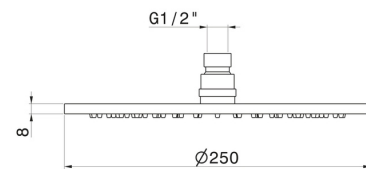

27747.59.067

Checkable, round head shower, with raining jet. H. 8 mm. \varnothing 250 mm - finish PVD Brushed Copper Bronze

PVD Brushed Copper Bronze

FEATURES

Material	Brass
Technology	Save Water
Spray modes / Jets	Raining jet

TECHNICAL DRAWING

27747.59.067

Checkable, round head shower, with raining jet. H. 8 mm. ø 250 mm - finish PVD Brushed Copper Bronze

AVAILABLE FINISHES

59.067

PVD Brushed Copper Bronze

01.014

finish Matt White