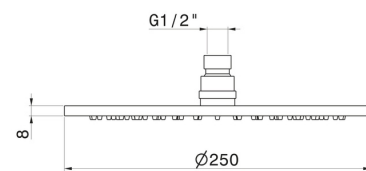

**27747.59.097**

Checkable, round head shower, with raining jet. H. 8 mm. ø 250 mm - finish PVD Brushed Gold

PVD Brushed Gold

**FEATURES**

---

Material	<b>Brass</b>
Technology	<b>Save Water</b>
Spray modes / Jets	<b>Raining jet</b>

**TECHNICAL DRAWING**

---

**27747.59.097**

Checkable, round head shower, with raining jet. H. 8 mm. ø 250 mm - finish PVD Brushed Gold