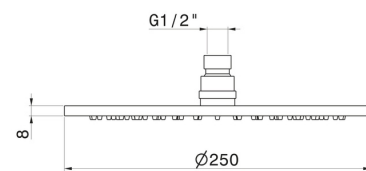

27747.59.098

Checkable, round head shower, with raining jet. H. 8 mm. \varnothing 250 mm - finish PVD Brushed Pale Gold

PVD Brushed Pale Gold

FEATURES

Material	Brass
Technology	Save Water
Spray modes / Jets	Raining jet

TECHNICAL DRAWING

27747.59.098

Checkable, round head shower, with raining jet. H. 8 mm. ø 250 mm - finish PVD Brushed Pale Gold

AVAILABLE FINISHES

59.098

PVD Brushed Pale Gold

01.014

finish Matt White