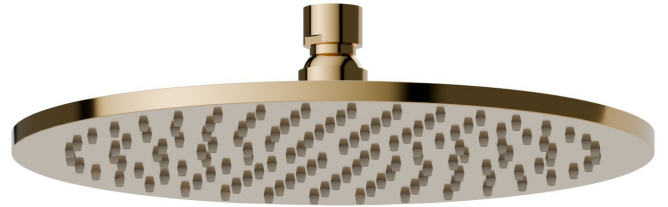

27747.61.020

Checkable, round head shower, with raining jet. H. 8 mm. \varnothing 250 mm - finish PVD Glossy Gold

PVD Glossy Gold

FEATURES

Material	Brass
Technology	Save Water
Spray modes / Jets	Raining jet

TECHNICAL DRAWING

AR Preview
try it in your home

More Details
on our [website](#)

27747.61.020

Checkable, round head shower, with raining jet. H. 8 mm. ø 250 mm - finish PVD Glossy Gold

AVAILABLE FINISHES

61.020

PVD Glossy Gold

01.014

finish Matt White

01.093

finish Matt Black

21.018

finish Chrome

47.083

finish Groove Bronze

58.061

finish PVD Copper Bronze

58.063

finish PVD Gun Metal

59.064

finish PVD Brushed Gun Metal

59.066