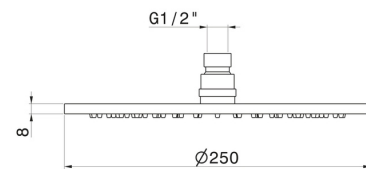

27747.61.020

Checkable, round head shower, with raining jet. H. 8 mm. \varnothing 250 mm - finish PVD Glossy Gold

PVD Glossy Gold

FEATURES

Material	Brass
Technology	Save Water
Spray modes / Jets	Raining jet

TECHNICAL DRAWING

AR Preview
try it in your home

More Details
on our [website](#)

27747.61.020

Checkable, round head shower, with raining jet. H. 8 mm. ø 250 mm - finish PVD Glossy Gold

AVAILABLE FINISHES

61.020