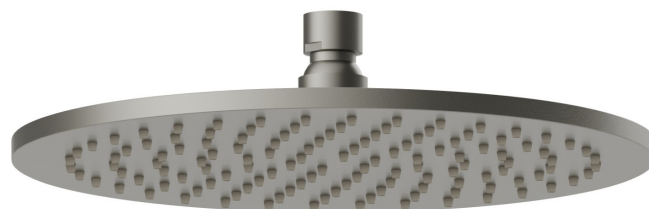

## 27747.M0.070

Checkable, round head shower, with raining jet. H. 8 mm.  $\varnothing$  250 mm - finish Titanium Satin

### FEATURES

---

Material	<b>Brass</b>
Technology	<b>Save Water</b>
Spray modes / Jets	<b>Raining jet</b>

### TECHNICAL DRAWING

---

**27747.M0.070**

Checkable, round head shower, with raining jet. H. 8 mm. ø 250 mm - finish Titanium Satin

## AVAILABLE FINISHES

---

**M0.070**

Titanium Satin

**01.014**

finish Matt White

**01.093**

finish Matt Black