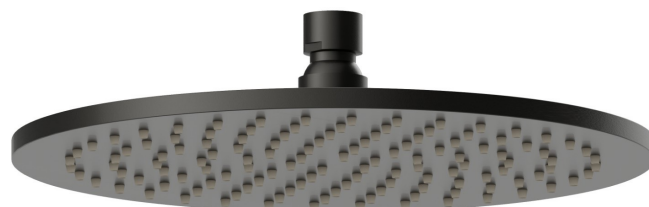

27747.M0.077

Checkable, round head shower, with raining jet. H. 8 mm. \varnothing 250 mm - finish Carbon Satin

FEATURES

Material	Brass
Technology	Save Water
Spray modes / Jets	Raining jet

TECHNICAL DRAWING

27747.M0.077

Checkable, round head shower, with raining jet. H. 8 mm. ø 250 mm - finish Carbon Satin

AVAILABLE FINISHES

M0.077

Carbon Satin

01.014

finish Matt White

01.093

finish Matt Black

21.018

finish Chrome

47.083

finish Groove Bronze

58.061

finish PVD Copper Bronze

58.063