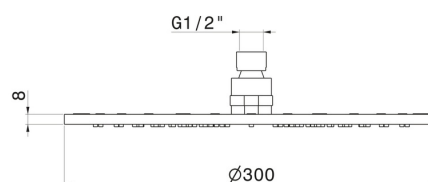

26534.01.014

Checkable, round head shower, with raining jet. H. 8 mm. \varnothing 300 mm - finish Matt White

FEATURES

Material	Brass
Spray modes / Jets	Raining jet

TECHNICAL DRAWING

26534.01.014

Checkable, round head shower, with raining jet. H. 8 mm. ø 300 mm - finish Matt White