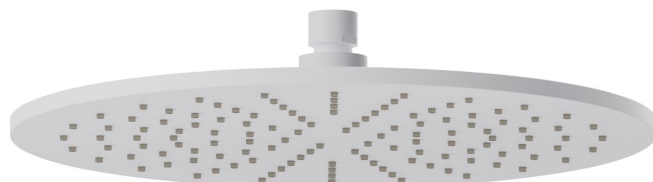

26534.01.014

Checkable, round head shower, with raining jet. H. 8 mm. \varnothing 300 mm - finish Matt White

FEATURES

Material	Brass
Spray modes / Jets	Raining jet

TECHNICAL DRAWING

26534.01.014

Checkable, round head shower, with raining jet. H. 8 mm. ø 300 mm - finish Matt White

AVAILABLE FINISHES

01.014

Matt White

01.093

finish Matt Black

21.018

finish Chrome

47.083