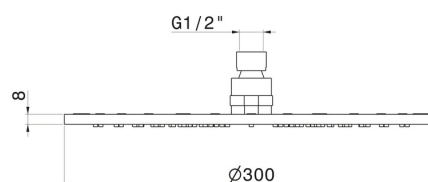

26534.01.093

Checkable, round head shower, with raining jet. H. 8 mm. \varnothing 300 mm - finish Matt Black

FEATURES

Material	Brass
Spray modes / Jets	Raining jet

TECHNICAL DRAWING

26534.01.093

Checkable, round head shower, with raining jet. H. 8 mm. ø 300 mm - finish Matt Black