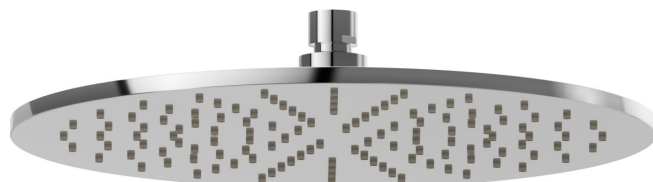

## 26534.21.018

Checkable, round head shower, with raining jet. H. 8 mm.  $\varnothing$  300 mm - finish Chrome

### FEATURES

---

Material	<b>Brass</b>
Spray modes / Jets	<b>Raining jet</b>

### TECHNICAL DRAWING

---

**26534.21.018**

Checkable, round head shower, with raining jet. H. 8 mm. ø 300 mm - finish Chrome