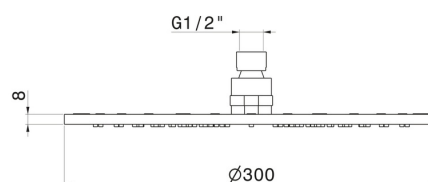

## 26534.21.018

Checkable, round head shower, with raining jet. H. 8 mm.  $\varnothing$  300 mm - finish Chrome

### TECHNICAL DRAWING

---

**26534.21.018**

Checkable, round head shower, with raining jet. H. 8 mm. ø 300 mm - finish Chrome