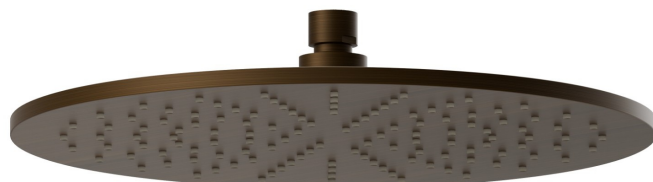

26534.47.083

Checkable, round head shower, with raining jet. H. 8 mm. \varnothing 300 mm - finish Groove Bronze

Groove Bronze

FEATURES

Material

Brass

Spray modes / Jets

Raining jet

TECHNICAL DRAWING

26534.47.083

Checkable, round head shower, with raining jet. H. 8 mm. ø 300 mm - finish Groove Bronze

AVAILABLE FINISHES

47.083

Groove Bronze

01.014

finish Matt White

01.093

finish Matt Black

21.018

finish Chrome

58.061

finish PVD Copper Bronze

58.063

finish PVD Gun Metal