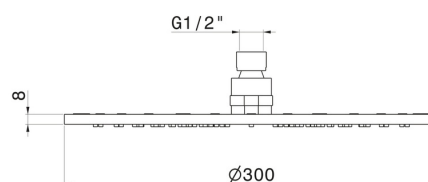

26534.47.083

Checkable, round head shower, with raining jet. H. 8 mm. \varnothing 300 mm - finish Groove Bronze

Groove Bronze

FEATURES

Material

Brass

Spray modes / Jets

Raining jet

TECHNICAL DRAWING

26534.47.083

Checkable, round head shower, with raining jet. H. 8 mm. ø 300 mm - finish Groove Bronze

AVAILABLE FINISHES

47.083

Groove Bronze

01.014

finish Matt White