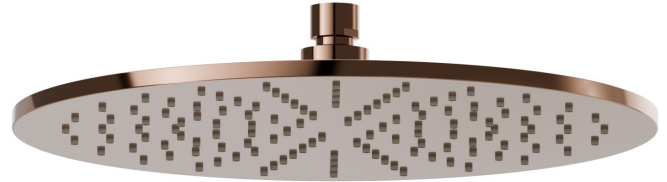

26534.58.061

Checkable, round head shower, with raining jet. H. 8 mm. \varnothing 300 mm - finish PVD Copper Bronze

PVD Copper Bronze

FEATURES

Material	Brass
Spray modes / Jets	Raining jet

TECHNICAL DRAWING

AR Preview
try it in your home

More Details
on our [website](#)

26534.58.061

Checkable, round head shower, with raining jet. H. 8 mm. ø 300 mm - finish PVD Copper Bronze

AVAILABLE FINISHES

58.061

PVD Copper Bronze

01.014

finish Matt White

01.093

finish Matt Black

21.018

finish Chrome

47.083

finish Groove Bronze