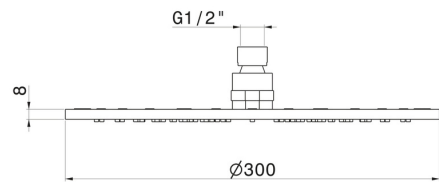

26534.58.061

Checkable, round head shower, with raining jet. H. 8 mm. \varnothing 300 mm - finish PVD Copper Bronze

PVD Copper Bronze

FEATURES

Material	Brass
Spray modes / Jets	Raining jet

TECHNICAL DRAWING

AR Preview
try it in your home

More Details
on our [website](#)

26534.58.061

Checkable, round head shower, with raining jet. H. 8 mm. ø 300 mm - finish PVD Copper Bronze

AVAILABLE FINISHES

58.061

PVD Copper Bronze