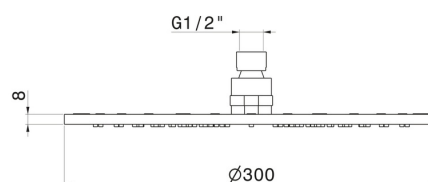

## 26534.58.063

Checkable, round head shower, with raining jet. H. 8 mm.  $\varnothing$  300 mm - finish PVD Gun Metal

### TECHNICAL DRAWING

---

**26534.58.063**

Checkable, round head shower, with raining jet. H. 8 mm. ø 300 mm - finish PVD Gun Metal