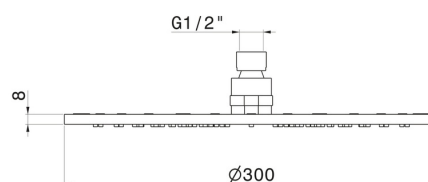

26534.59.064

Checkable, round head shower, with raining jet. H. 8 mm. \varnothing 300 mm - finish PVD Brushed Gun Metal

PVD Brushed Gun Metal

FEATURES

Material

Brass

Spray modes / Jets

Raining jet

TECHNICAL DRAWING

26534.59.064

Checkable, round head shower, with raining jet. H. 8 mm. ø 300 mm - finish PVD Brushed Gun Metal

AVAILABLE FINISHES

59.064

PVD Brushed Gun Metal

01.014

finish Matt White