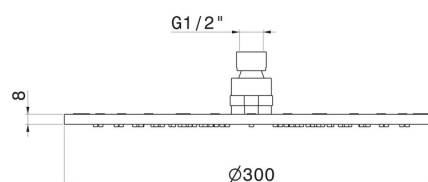

## 26534.59.067

Checkable, round head shower, with raining jet. H. 8 mm.  $\varnothing$  300 mm - finish PVD Brushed Copper Bronze

PVD Brushed Copper Bronze

### TECHNICAL DRAWING

---

**26534.59.067**

Checkable, round head shower, with raining jet. H. 8 mm. ø 300 mm - finish PVD Brushed Copper Bronze