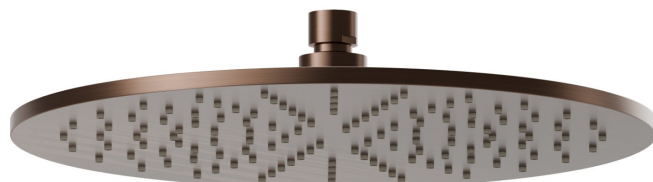

## 26534.59.067

Checkable, round head shower, with raining jet. H. 8 mm.  $\varnothing$  300 mm - finish PVD Brushed Copper Bronze

PVD Brushed Copper Bronze

### FEATURES

---

Material	<b>Brass</b>
Spray modes / Jets	<b>Raining jet</b>

### TECHNICAL DRAWING

---

**26534.59.067**

Checkable, round head shower, with raining jet. H. 8 mm. ø 300 mm - finish PVD Brushed Copper Bronze

#### AVAILABLE FINISHES

---

**59.067**

PVD Brushed Copper Bronze

**01.014**

finish Matt White

**01.093**

finish Matt Black