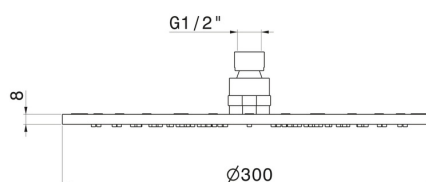

26534.59.097

Checkable, round head shower, with raining jet. H. 8 mm. \varnothing 300 mm - finish PVD Brushed Gold

PVD Brushed Gold

FEATURES

Material	Brass
Spray modes / Jets	Raining jet

TECHNICAL DRAWING

AR Preview
try it in your home

More Details
on our [website](#)

26534.59.097

Checkable, round head shower, with raining jet. H. 8 mm. ø 300 mm - finish PVD Brushed Gold

AVAILABLE FINISHES

59.097

PVD Brushed Gold

01.014

finish Matt White