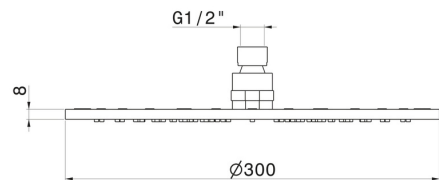

26534.59.098

Checkable, round head shower, with raining jet. H. 8 mm. \varnothing 300 mm - finish PVD Brushed Pale Gold

PVD Brushed Pale Gold

FEATURES

Material	Brass
Spray modes / Jets	Raining jet

TECHNICAL DRAWING

26534.59.098

Checkable, round head shower, with raining jet. H. 8 mm. ø 300 mm - finish PVD Brushed Pale Gold

AVAILABLE FINISHES

59.098

PVD Brushed Pale Gold

01.014

finish Matt White

01.093