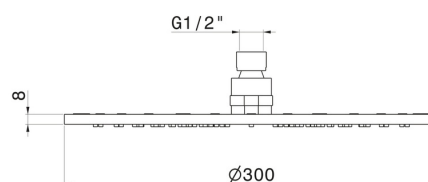

26534.61.020

Checkable, round head shower, with raining jet. H. 8 mm. \varnothing 300 mm - finish PVD Glossy Gold

PVD Glossy Gold

FEATURES

Material

Brass

Spray modes / Jets

Raining jet

TECHNICAL DRAWING

26534.61.020

Checkable, round head shower, with raining jet. H. 8 mm. ø 300 mm - finish PVD Glossy Gold

AVAILABLE FINISHES

61.020

PVD Glossy Gold

01.014

finish Matt White