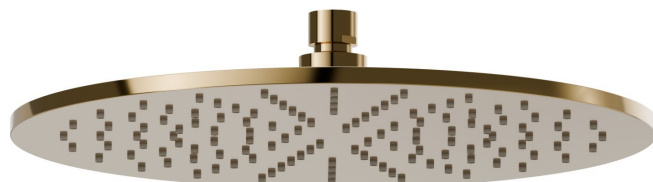

26534.61.020

Checkable, round head shower, with raining jet. H. 8 mm. \varnothing 300 mm - finish PVD Glossy Gold

PVD Glossy Gold

FEATURES

Material

Brass

Spray modes / Jets

Raining jet

TECHNICAL DRAWING

26534.61.020

Checkable, round head shower, with raining jet. H. 8 mm. ø 300 mm - finish PVD Glossy Gold

AVAILABLE FINISHES

61.020

PVD Glossy Gold

01.014

finish Matt White

01.093

finish Matt Black

21.018

finish Chrome

47.083

finish Groove Bronze

58.061

finish PVD Copper Bronze

 **M0.077**
finish Carbon Satin