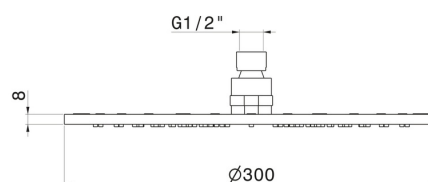

26534.M0.071

Checkable, round head shower, with raining jet. H. 8 mm. \varnothing 300 mm - finish Gold Satin

FEATURES

Material	Brass
Spray modes / Jets	Raining jet

TECHNICAL DRAWING

26534.M0.071

Checkable, round head shower, with raining jet. H. 8 mm. ø 300 mm - finish Gold Satin