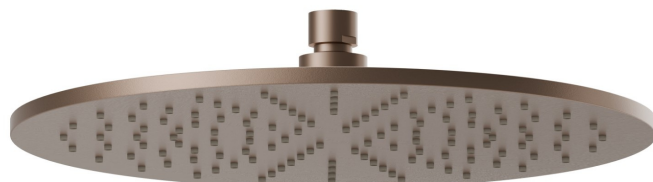

26534.M0.072

Checkable, round head shower, with raining jet. H. 8 mm. \varnothing 300 mm - finish Copper Satin

FEATURES

Material	Brass
Spray modes / Jets	Raining jet

TECHNICAL DRAWING

26534.M0.072

Checkable, round head shower, with raining jet. H. 8 mm. ø 300 mm - finish Copper Satin

AVAILABLE FINISHES

M0.072

Copper Satin

01.014

finish Matt White

01.093

finish Matt Black

21.018

finish Chrome

47.083

finish Groove Bronze

58.061

finish PVD Copper Bronze

58.063

finish PVD Gun Metal

59.064

finish PVD Brushed Pale Gold

 **61.020**
finish PVD Glossy Gold

 **M0.070**
finish Titanium Satin

 **M0.071**
finish Gold Satin

 **M0.075**
finish Copper Glossy

 **M0.077**
finish Carbon Satin