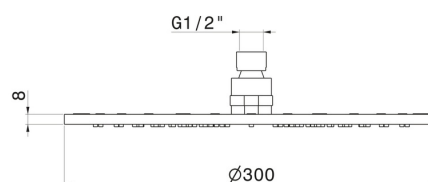

26534.M0.072

Checkable, round head shower, with raining jet. H. 8 mm. \varnothing 300 mm - finish Copper Satin

FEATURES

Material	Brass
Spray modes / Jets	Raining jet

TECHNICAL DRAWING

26534.M0.072

Checkable, round head shower, with raining jet. H. 8 mm. ø 300 mm - finish Copper Satin