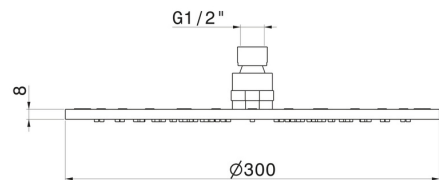

26534.M0.075

Checkable, round head shower, with raining jet. H. 8 mm. \varnothing 300 mm - finish Copper Glossy

FEATURES

Material	Brass
Spray modes / Jets	Raining jet

TECHNICAL DRAWING

AR Preview
try it in your home

More Details
on our [website](#)

26534.M0.075

Checkable, round head shower, with raining jet. H. 8 mm. ø 300 mm - finish Copper Glossy

AVAILABLE FINISHES

M0.075

Copper Glossy

01.014

finish Matt White