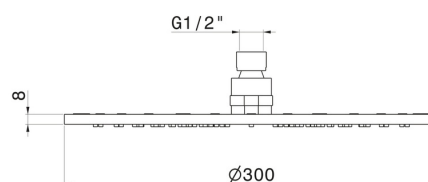

26534.M0.077

Checkable, round head shower, with raining jet. H. 8 mm. \varnothing 300 mm - finish Carbon Satin

Carbon Satin

FEATURES

Material

Brass

Spray modes / Jets

Raining jet

TECHNICAL DRAWING

26534.M0.077

Checkable, round head shower, with raining jet. H. 8 mm. ø 300 mm - finish Carbon Satin

AVAILABLE FINISHES

M0.077

Carbon Satin

01.014

finish Matt White