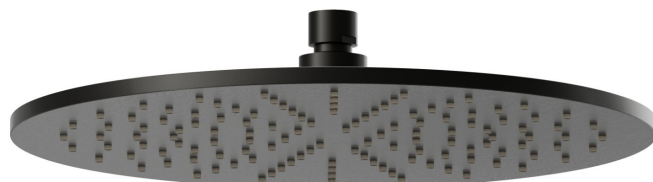

26534.M0.077

Checkable, round head shower, with raining jet. H. 8 mm. \varnothing 300 mm - finish Carbon Satin

Carbon Satin

FEATURES

Material

Brass

Spray modes / Jets

Raining jet

TECHNICAL DRAWING

26534.M0.077

Checkable, round head shower, with raining jet. H. 8 mm. ø 300 mm - finish Carbon Satin

AVAILABLE FINISHES

M0.077

Carbon Satin

01.014

finish Matt White

01.093

finish Matt Black

21.018

finish Chrome

47.083

finish Groove Bronze

58.061

finish PVD Copper Bronze