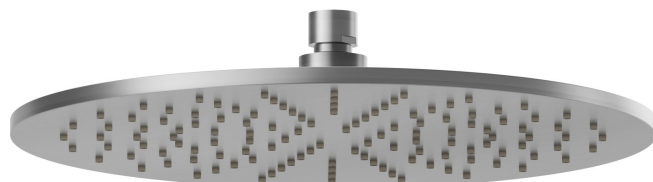

26534X.50.050

Checkable, round head shower, with raining jet.H. 8 mm. ø
300 mm - finish Stainless Steel

FEATURES

Material	Stainless Steel
Spray modes / Jets	Raining jet

TECHNICAL DRAWING

26534X.50.050

Checkable, round head shower, with raining jet.H. 8 mm. ø 300 mm - finish Stainless Steel

AVAILABLE FINISHES

50.050

Stainless Steel