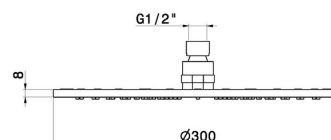

26534X.50.050

Checkable, round head shower, with raining jet.H. 8 mm. ø
300 mm - finish Stainless Steel

FEATURES

Material	Stainless Steel
Spray modes / Jets	Raining jet

TECHNICAL DRAWING

26534X.50.050

Checkable, round head shower, with raining jet.H. 8 mm. ø 300 mm - finish Stainless Steel