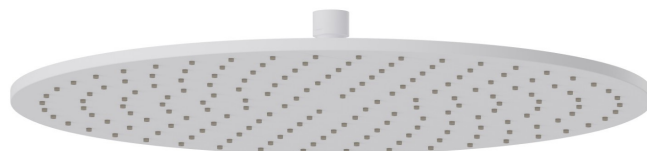

## 26535.01.014

Checkable, stainless steel 304 round head shower, with raining jet. H. 8 mm.  $\varnothing$  300 mm - finish Matt White

### FEATURES

---

Material	<b>Brass</b>
Installation	<b>Ceiling-mounted</b>
Spray modes / Jets	<b>Raining jet</b>

### TECHNICAL DRAWING

---

**26535.01.014**

Checkable, stainless steel 304 round head shower, with raining jet. H. 8 mm. ø 300 mm - finish Matt White