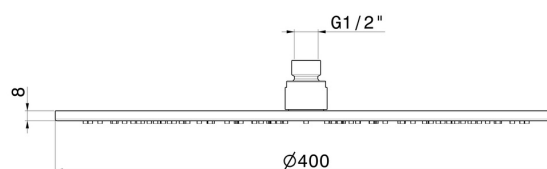

## 26535.01.014

Checkable, stainless steel 304 round head shower, with raining jet. H. 8 mm.  $\varnothing$  300 mm - finish Matt White

### TECHNICAL DRAWING

---

**26535.01.014**

Checkable, stainless steel 304 round head shower, with raining jet. H. 8 mm. ø 300 mm - finish Matt White