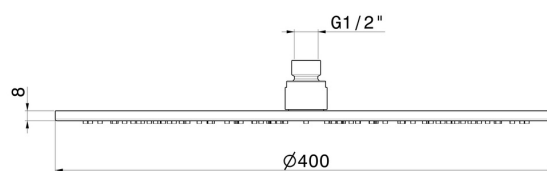

TECHNICAL DRAWING