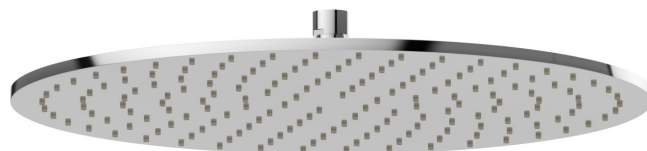

## 26535.21.018

Checkable, stainless steel 304 round head shower, with raining jet. H. 8 mm.  $\varnothing$  300 mm - finish Chrome

Chrome

### FEATURES

---

Material	<b>Brass</b>
Installation	<b>Ceiling-mounted</b>
Spray modes / Jets	<b>Raining jet</b>

### TECHNICAL DRAWING

---

**26535.21.018**

Checkable, stainless steel 304 round head shower, with raining jet. H. 8 mm. ø 300 mm - finish Chrome