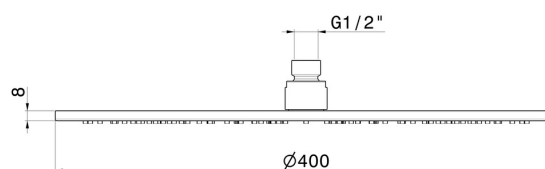

## 26535.21.018

Checkable, stainless steel 304 round head shower, with raining jet. H. 8 mm.  $\varnothing$  300 mm - finish Chrome

Chrome

### TECHNICAL DRAWING

---

**26535.21.018**

Checkable, stainless steel 304 round head shower, with raining jet. H. 8 mm. ø 300 mm - finish Chrome