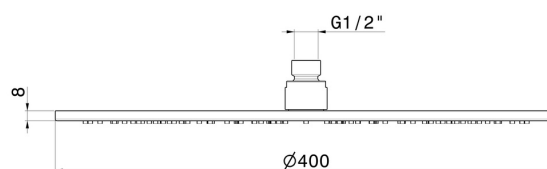

26535.47.083

Checkable, stainless steel 304 round head shower, with raining jet. H. 8 mm. \varnothing 300 mm - finish Groove Bronze

Groove Bronze

FEATURES

Material	Brass
Installation	Ceiling-mounted
Spray modes / Jets	Raining jet

TECHNICAL DRAWING

26535.47.083

Checkable, stainless steel 304 round head shower, with raining jet. H. 8 mm. ø 300 mm - finish Groove Bronze

AVAILABLE FINISHES

47.083

Groove Bronze

01.014

finish Matt White