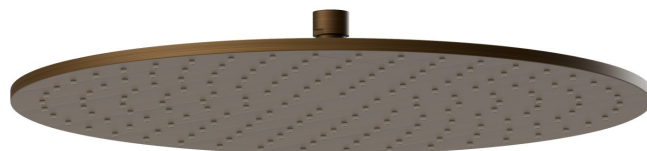

26535.47.083

Checkable, stainless steel 304 round head shower, with raining jet. H. 8 mm. \varnothing 300 mm - finish Groove Bronze

Groove Bronze

FEATURES

Material	Brass
Installation	Ceiling-mounted
Spray modes / Jets	Raining jet

TECHNICAL DRAWING

26535.47.083

Checkable, stainless steel 304 round head shower, with raining jet. H. 8 mm. ø 300 mm - finish Groove Bronze

AVAILABLE FINISHES

47.083

Groove Bronze

01.014

finish Matt White

01.093

finish Matt Black

21.018

finish Chrome

58.061

finish PVD Copper Bronze

58.063

finish PVD Gun Metal